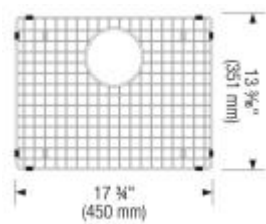

Optional Accessories

Stainless Steel Sink Grid

406445