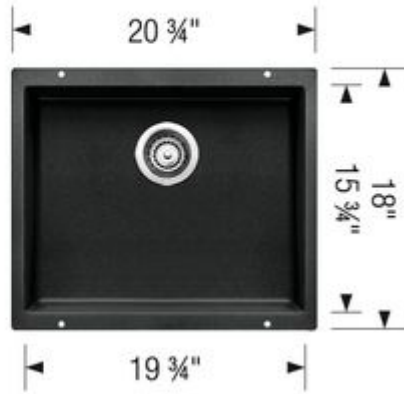

Metallic gray

SILGRANIT®

Item No. 401417

Spec sheets/DXF

Top View

Scope of supply

3 1/2" (90 mm) stainless steel strainer, clips, template

Design tips

Width of base unit : 610 mm

Bowl depth: 7 1/2" (190 mm)

Depending on cabinet construction, a different cabinet size may be required. Consult the cabinet manufacturer.

Faucets

BLANCO RITA DUAL SPRAY

Chrome

401460